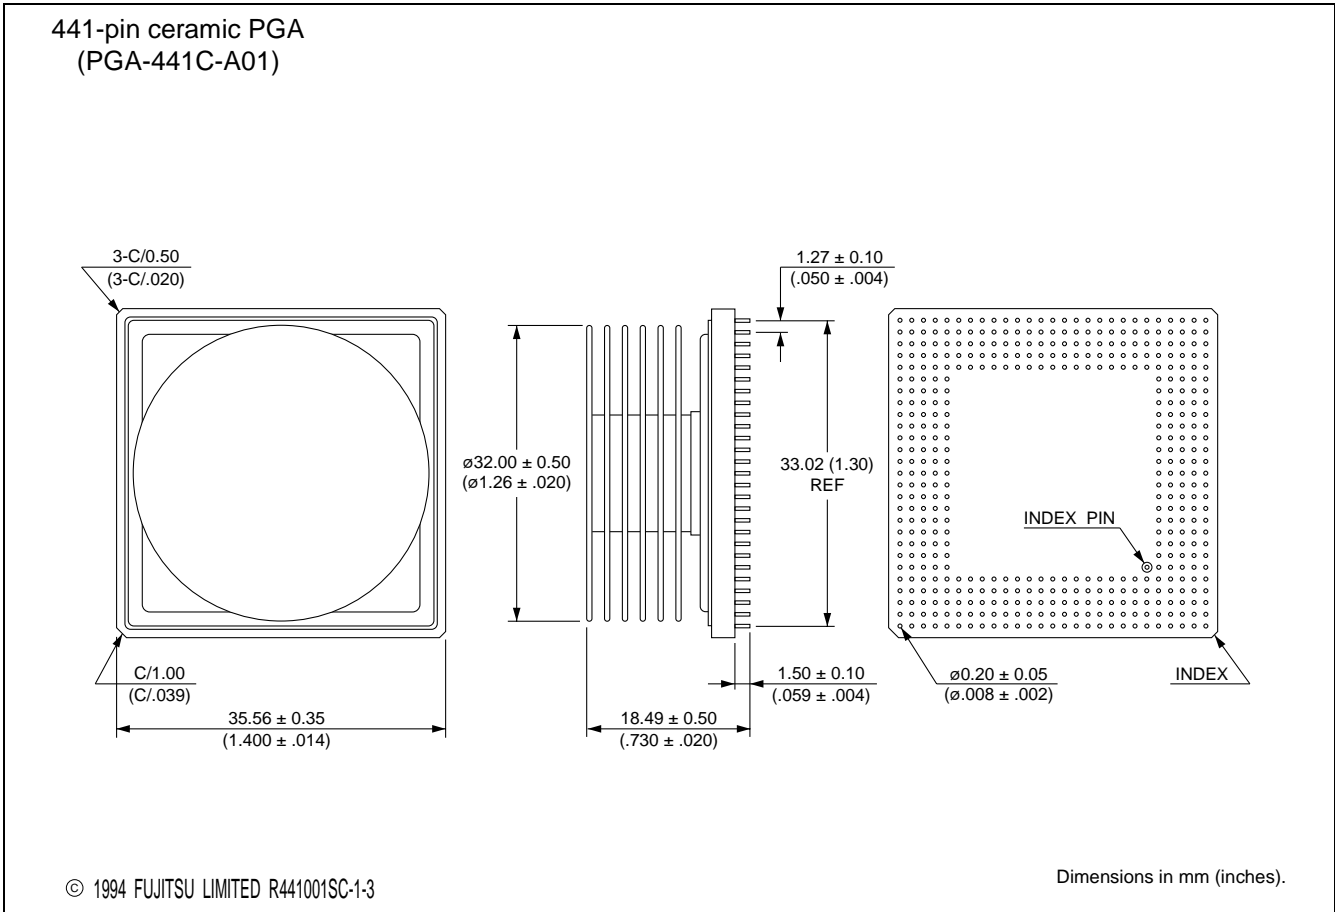

PGA-441C-A01

<p>441-pin ceramic PGA</p>  <p>(PGA-441C-A01)</p>	Lead pitch	50 mil
	Pin matrix	27
	Sealing method	Metal seal

The contents of this document are subject to change without notice.
Customers are advised to consult with FUJITSU sales representatives before ordering.
FUJITSU is unable to assume responsibility for infringement of any patent rights or other rights of third parties arising from the use of the information or package dimensions in this document.