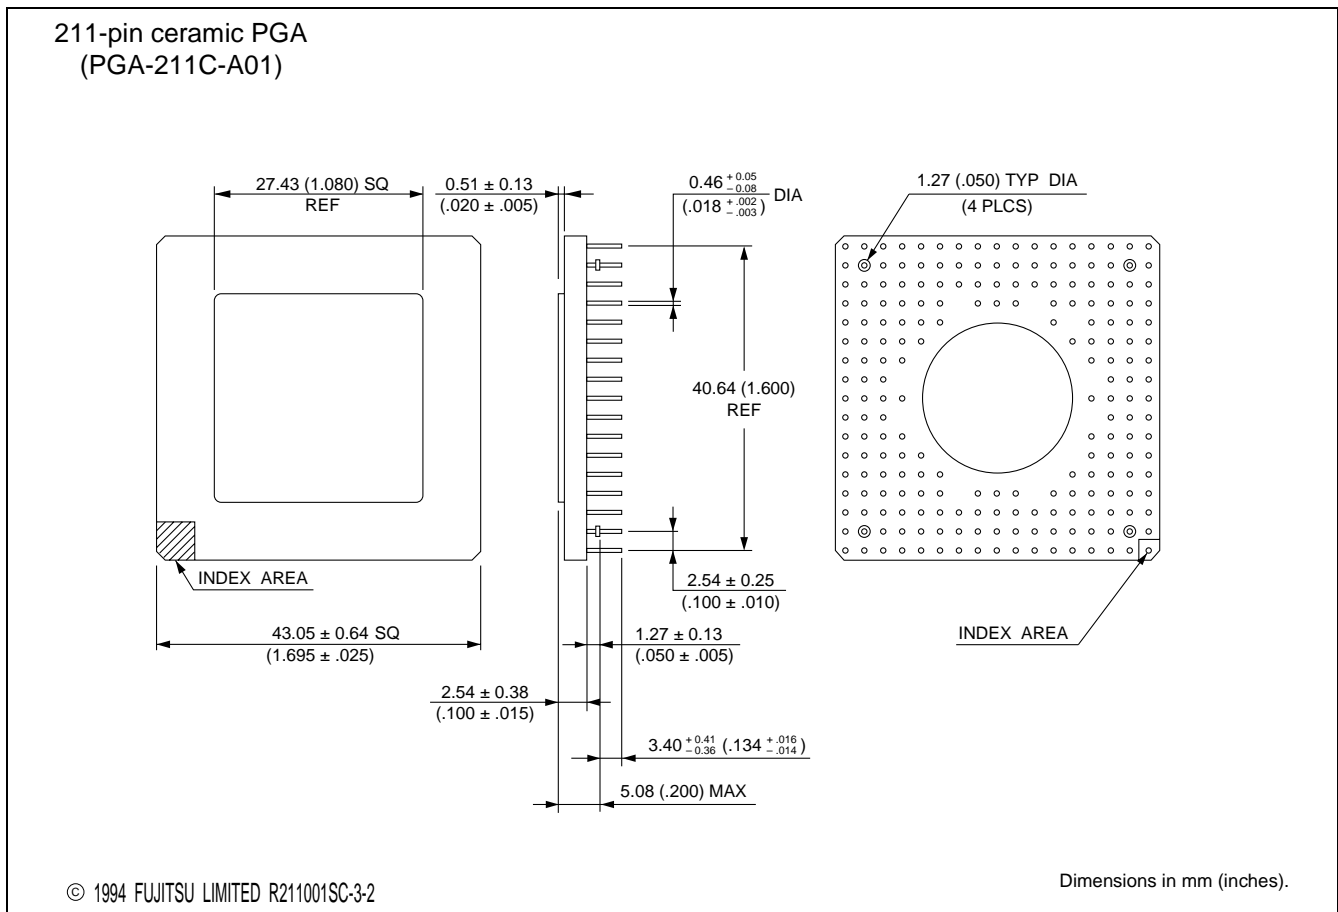

PGA-211C-A01

EIAJ code : *PGA211-C-S17U-1

<p>211-pin ceramic PGA</p>  <p>(PGA-211C-A01)</p>	Number of pins	211	
	Lead pitch	100 mil	
	Pin matrix	17	
	Sealing method	Metal seal	

The contents of this document are subject to change without notice.
Customers are advised to consult with FUJITSU sales representatives before ordering.
FUJITSU is unable to assume responsibility for infringement of any patent rights or other rights of third parties arising from the use of the information or package dimensions in this document.