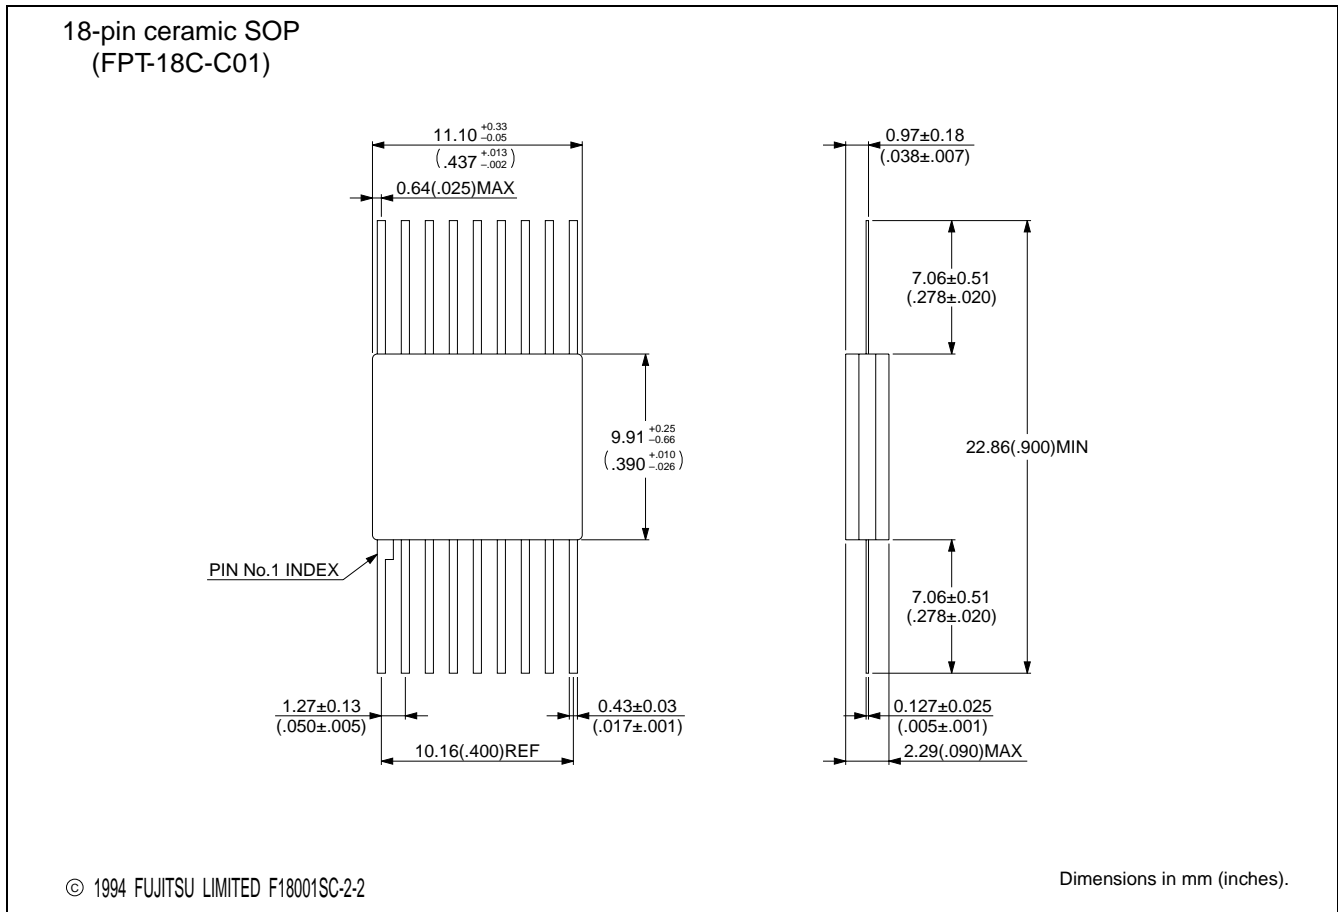

FPT-18C-C01

<p>18-pin ceramic SOP</p>  <p>(FPT-18C-C01)</p>	Lead pitch	50 mil
	Lead shape	Straight
	Sealing method	Cerdip

The contents of this document are subject to change without notice.
Customers are advised to consult with FUJITSU sales representatives before ordering.
FUJITSU is unable to assume responsibility for infringement of any patent rights or other rights of third parties arising from the use of the information or package dimensions in this document.